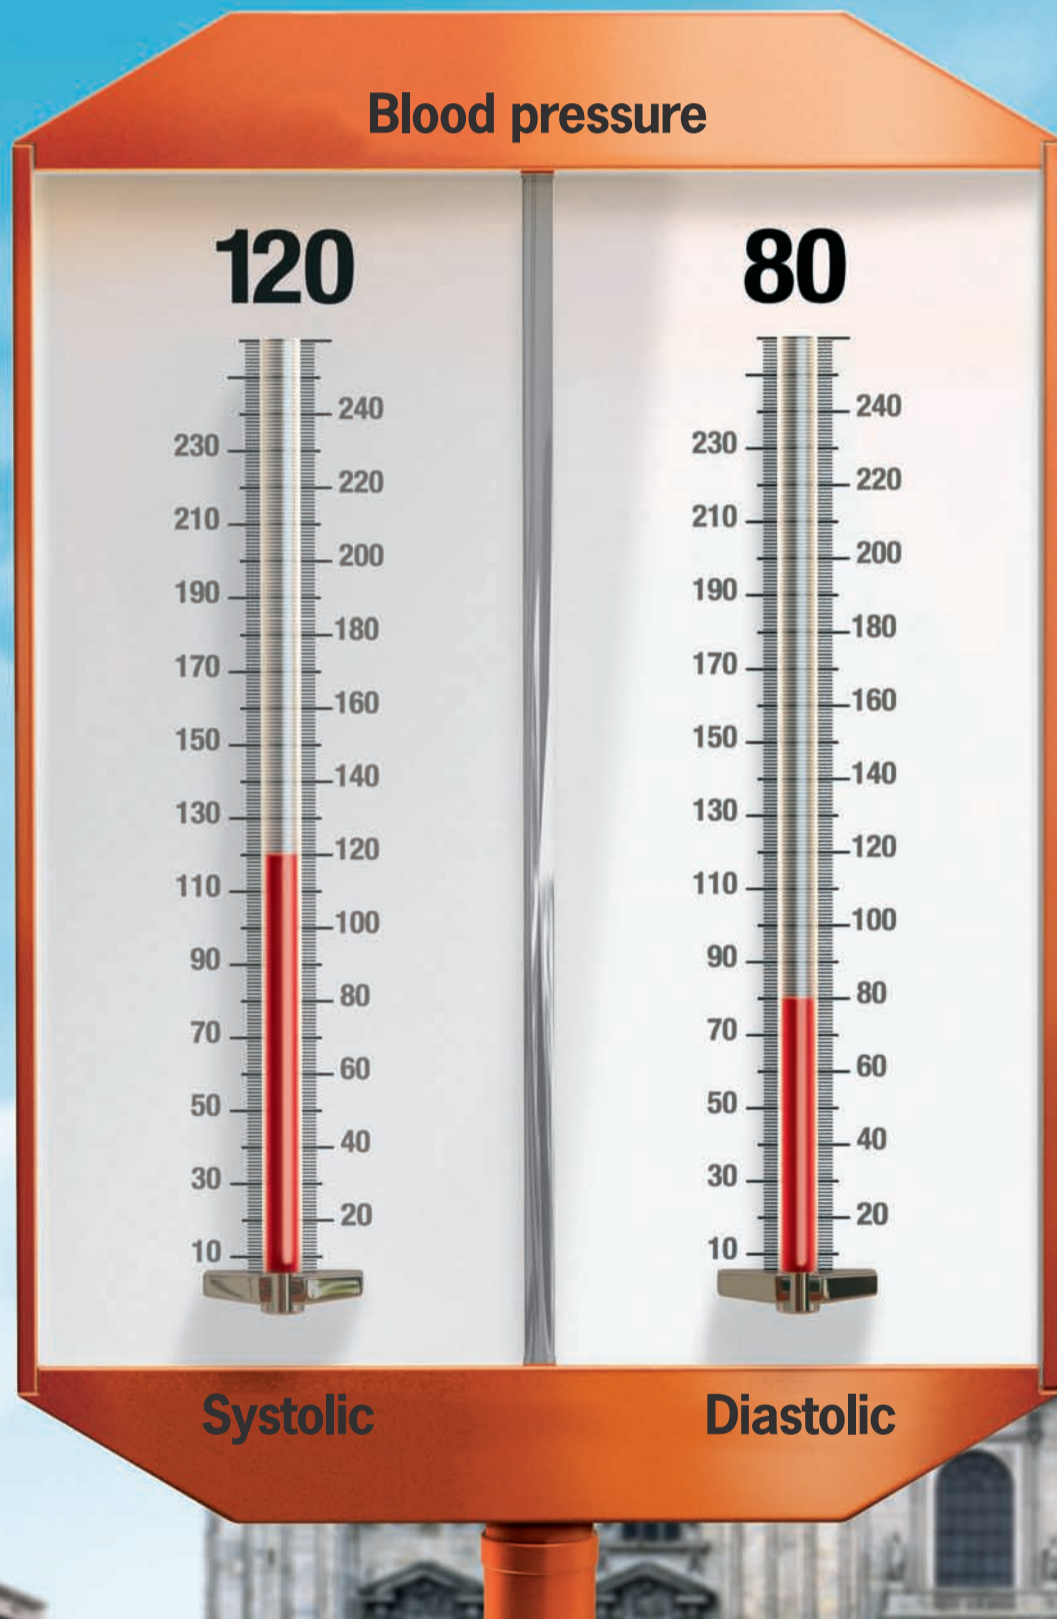

What numbers does your blood pressure go by?

**Up to 120/80: optimal blood pressure.
Above 140/90: high blood pressure.**

Check your blood pressure at your doctor's office or stop by the booth in Milan from June 15th to 19th.